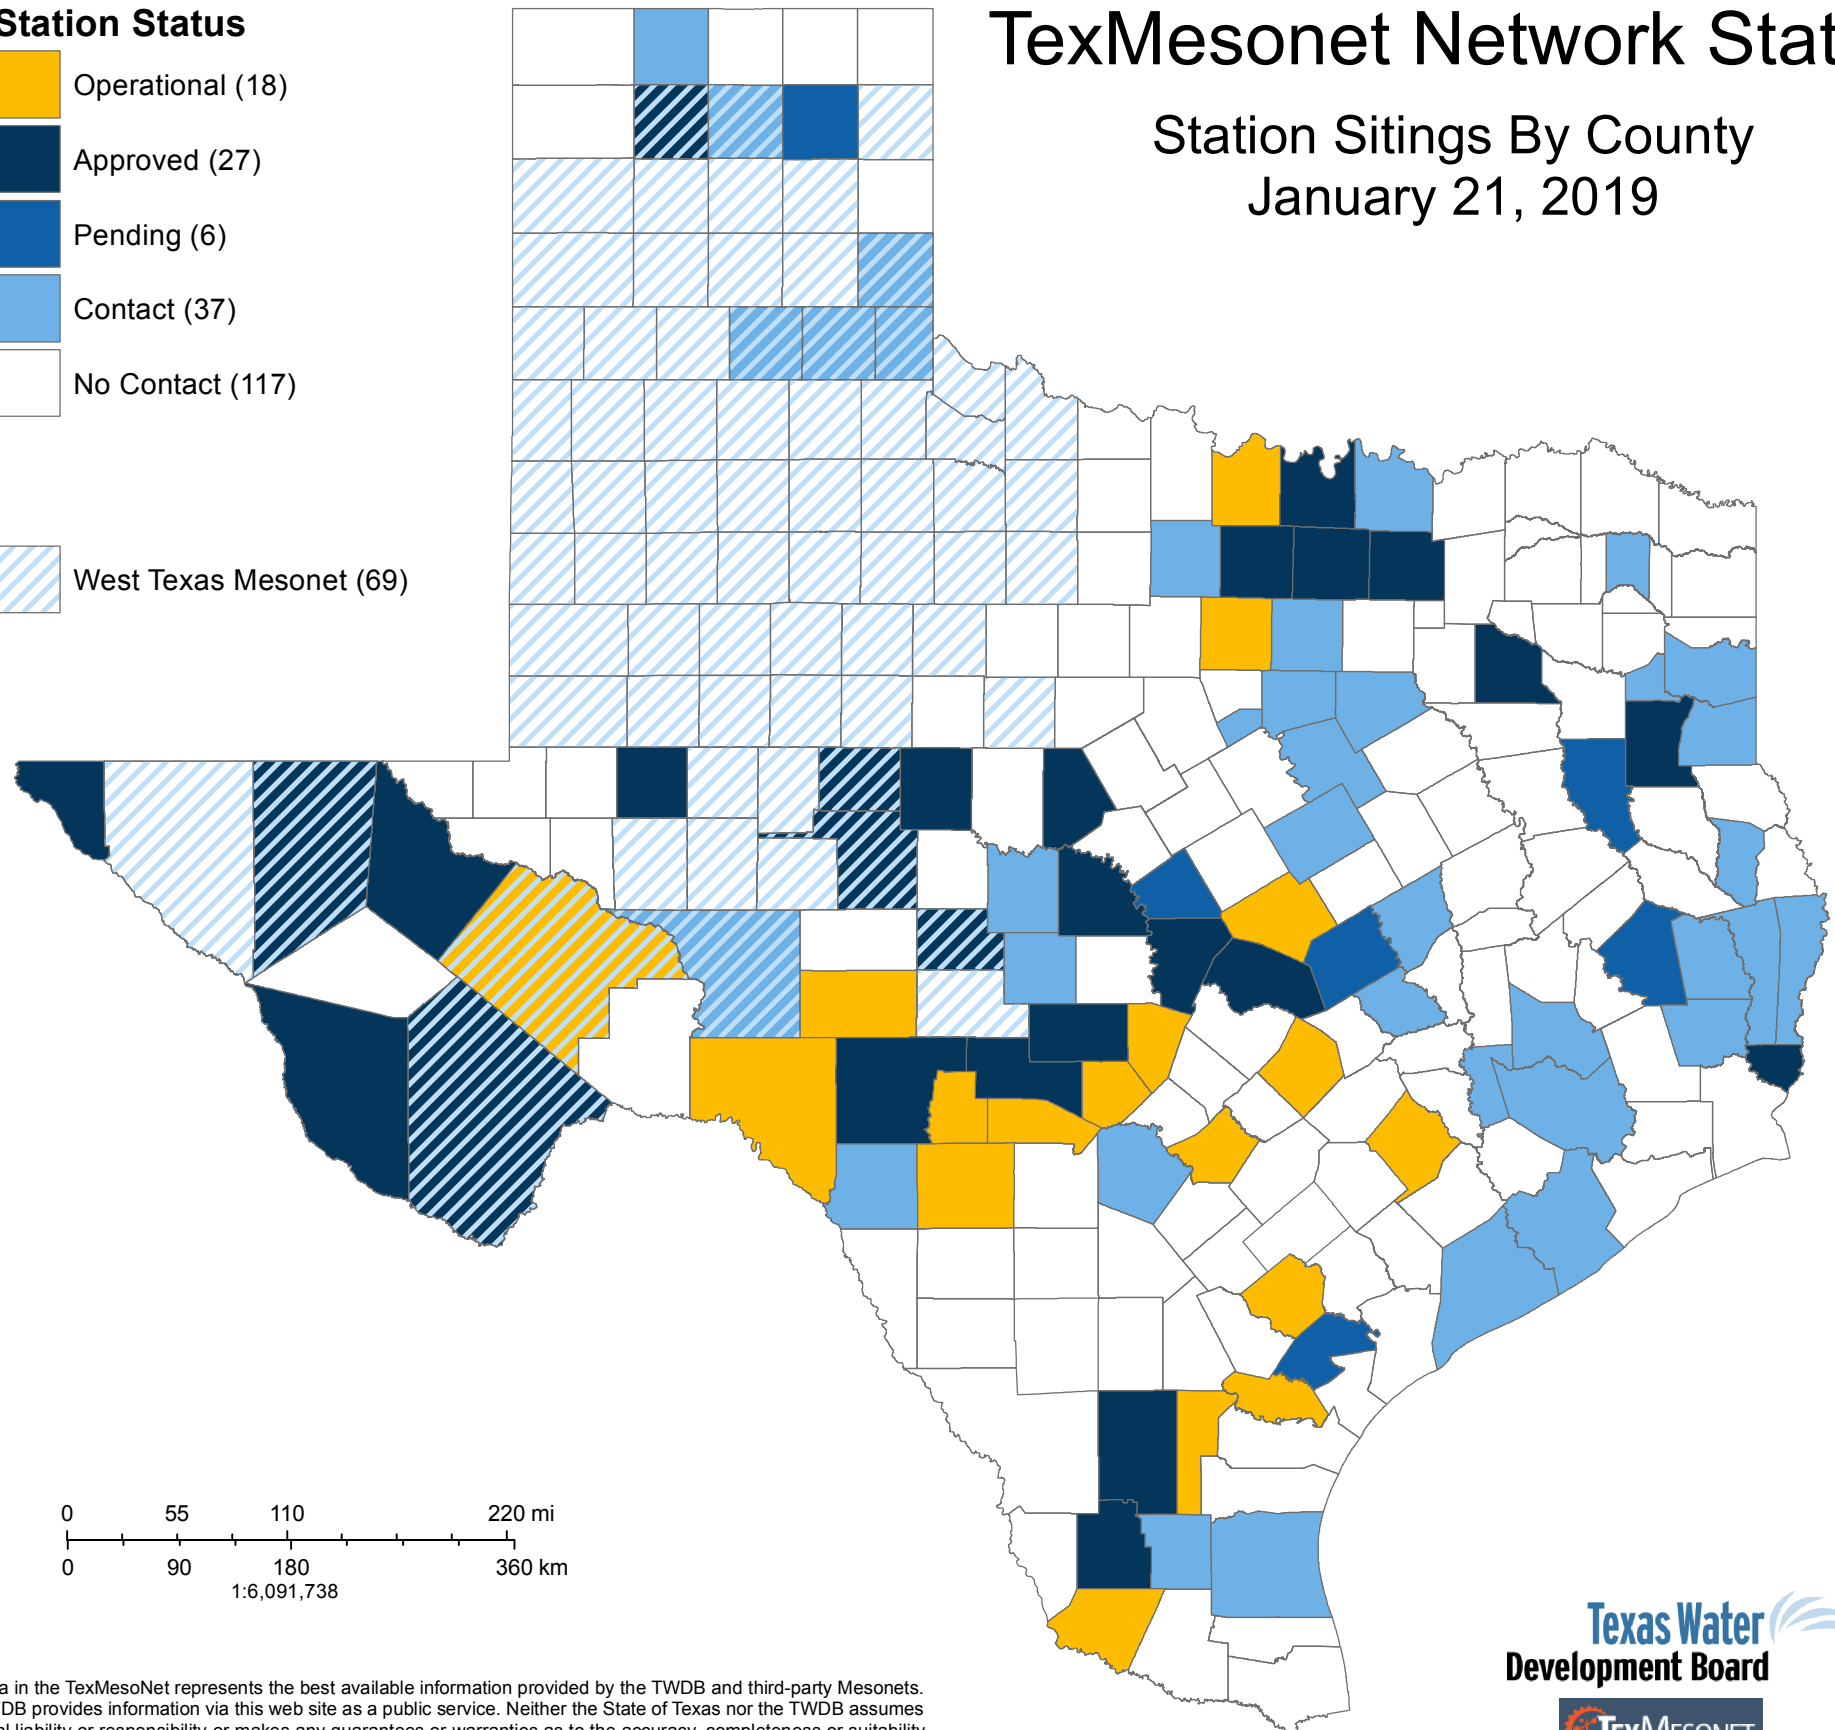

TexMesonet Network Status

Station Sitings By County
January 21, 2019

Station Status

The data in the TexMesoNet represents the best available information provided by the TWDB and third-party Mesonets. The TWDB provides information via this web site as a public service. Neither the State of Texas nor the TWDB assumes any legal liability or responsibility or makes any guarantees or warranties as to the accuracy, completeness or suitability of the information for any particular purpose. The TexMesonet attempts to provide the data in as near to real time as possible. However, there is no express or implied guarantee that the information will be timely. The TexMesonet systematically revises or removes data discovered to be incorrect and therefore provides the data "as is" and "as available". If you find inaccurate information or have questions, please contact TexMesonet@twdb.texas.gov