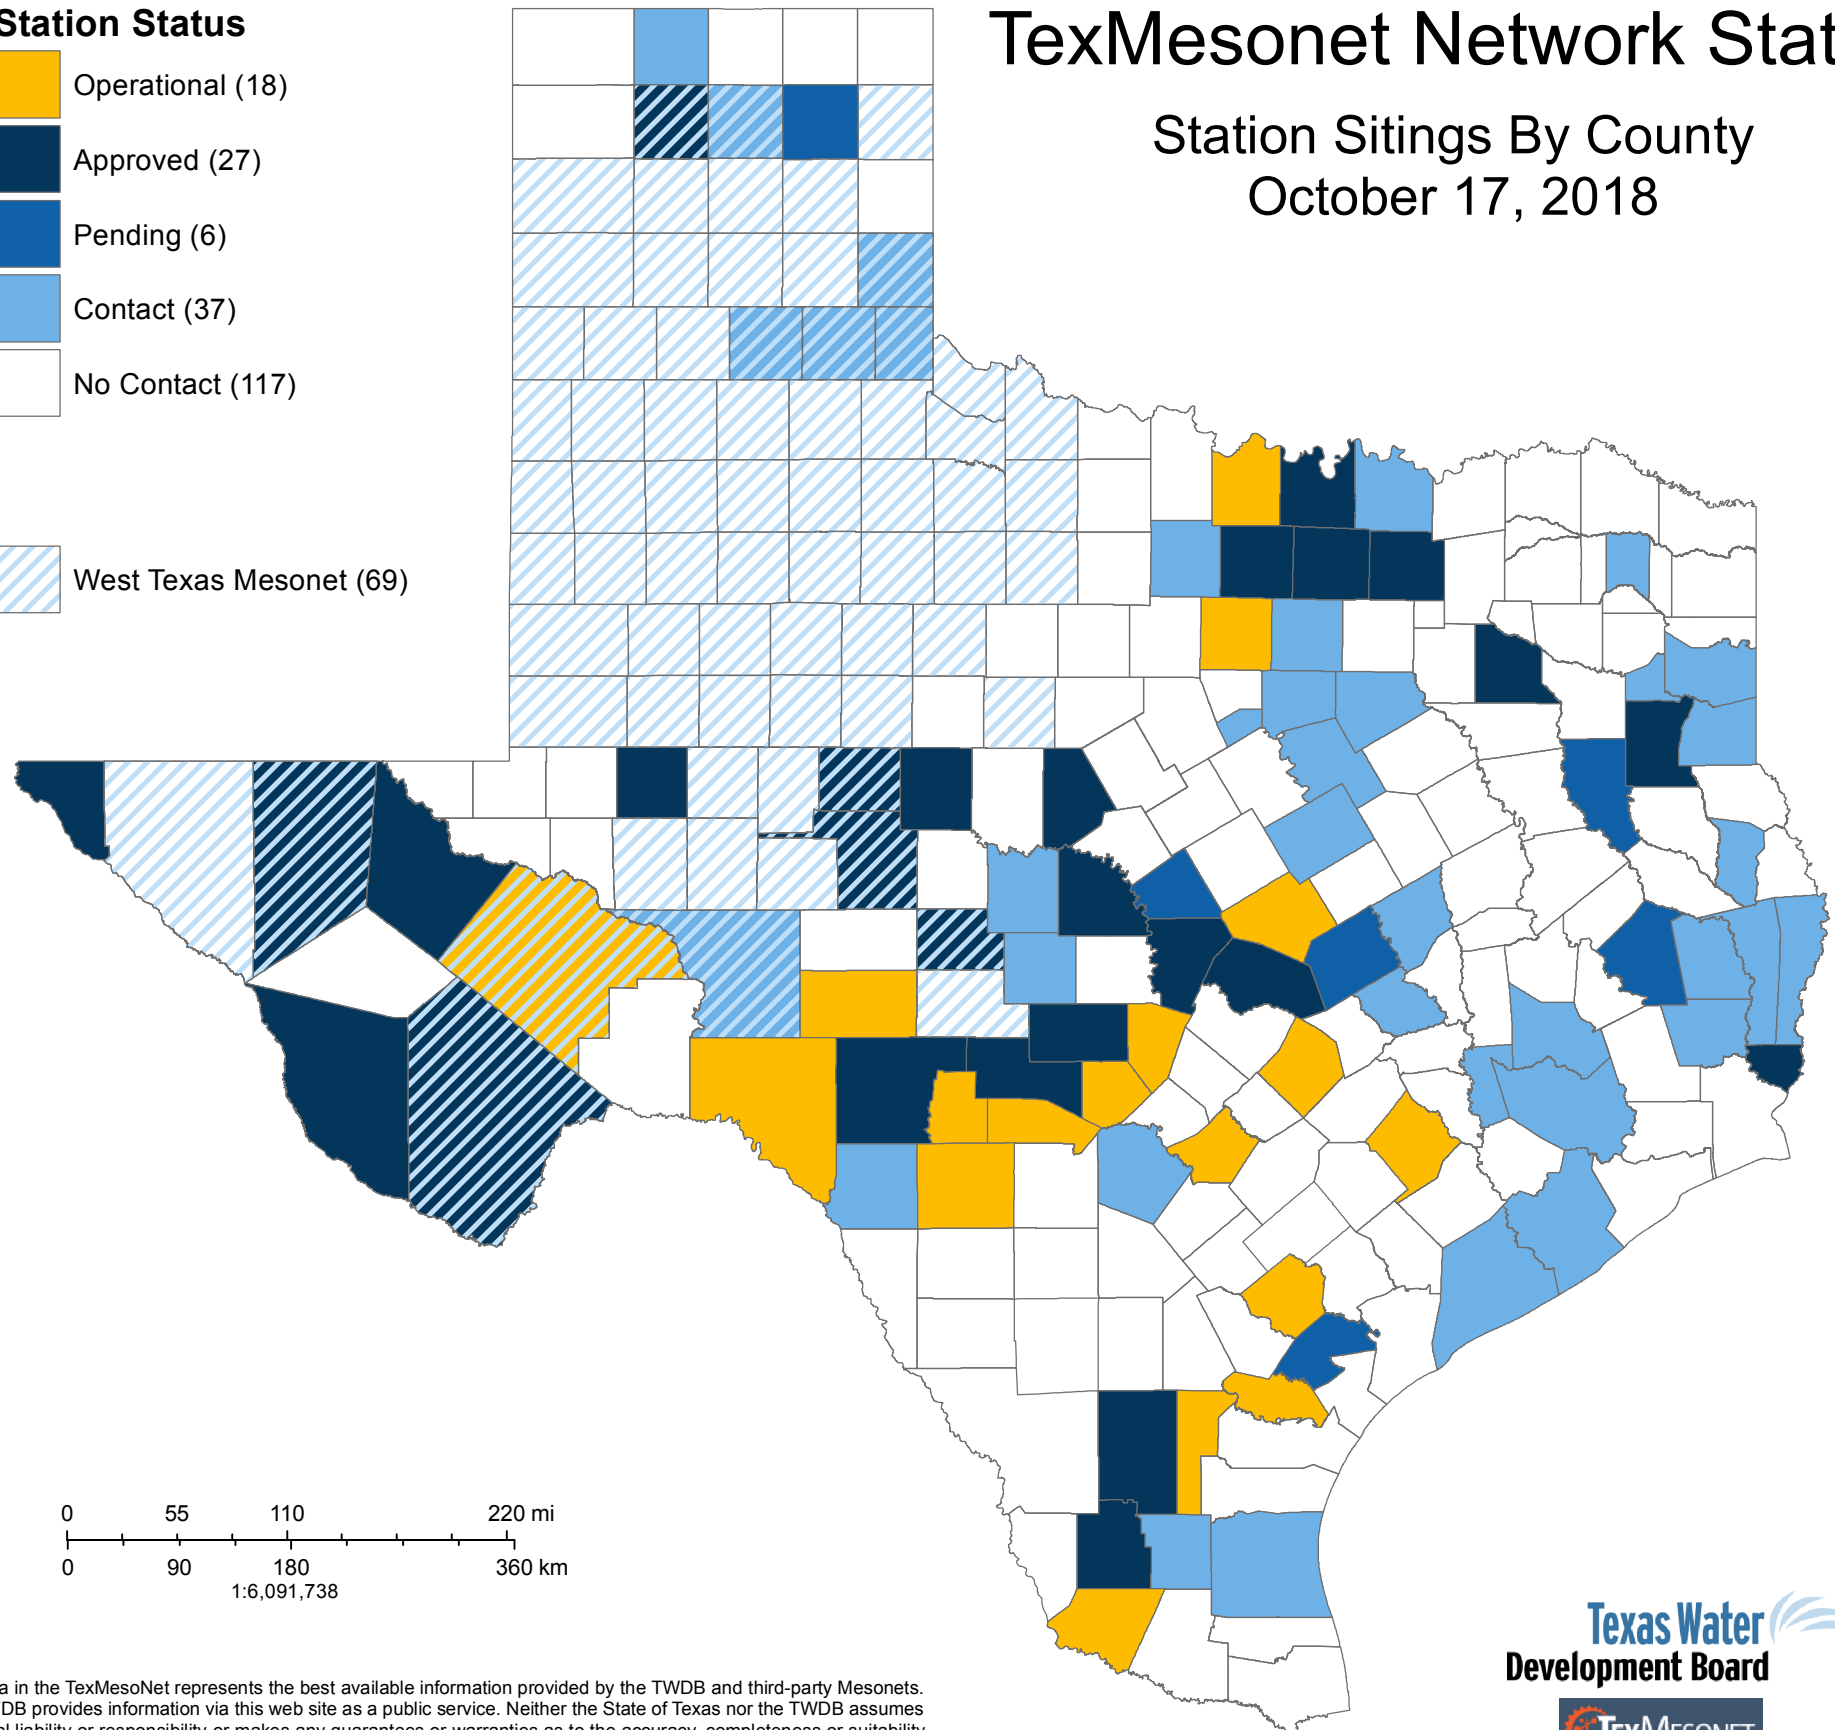

TexMesonet Network Status

Station Sitings By County
October 17, 2018

Station Status

The data in the TexMesoNet represents the best available information provided by the TWDB and third-party Mesonets. The TWDB provides information via this web site as a public service. Neither the State of Texas nor the TWDB assumes any legal liability or responsibility or makes any guarantees or warranties as to the accuracy, completeness or suitability of the information for any particular purpose. The TexMesonet attempts to provide the data in as near to real time as possible. However, there is no express or implied guarantee that the information will be timely. The TexMesonet systematically revises or removes data discovered to be incorrect and therefore provides the data "as is" and "as available". If you find inaccurate information or have questions, please contact TexMesonet@twdb.texas.gov

Sources: TWDB, Mesowest