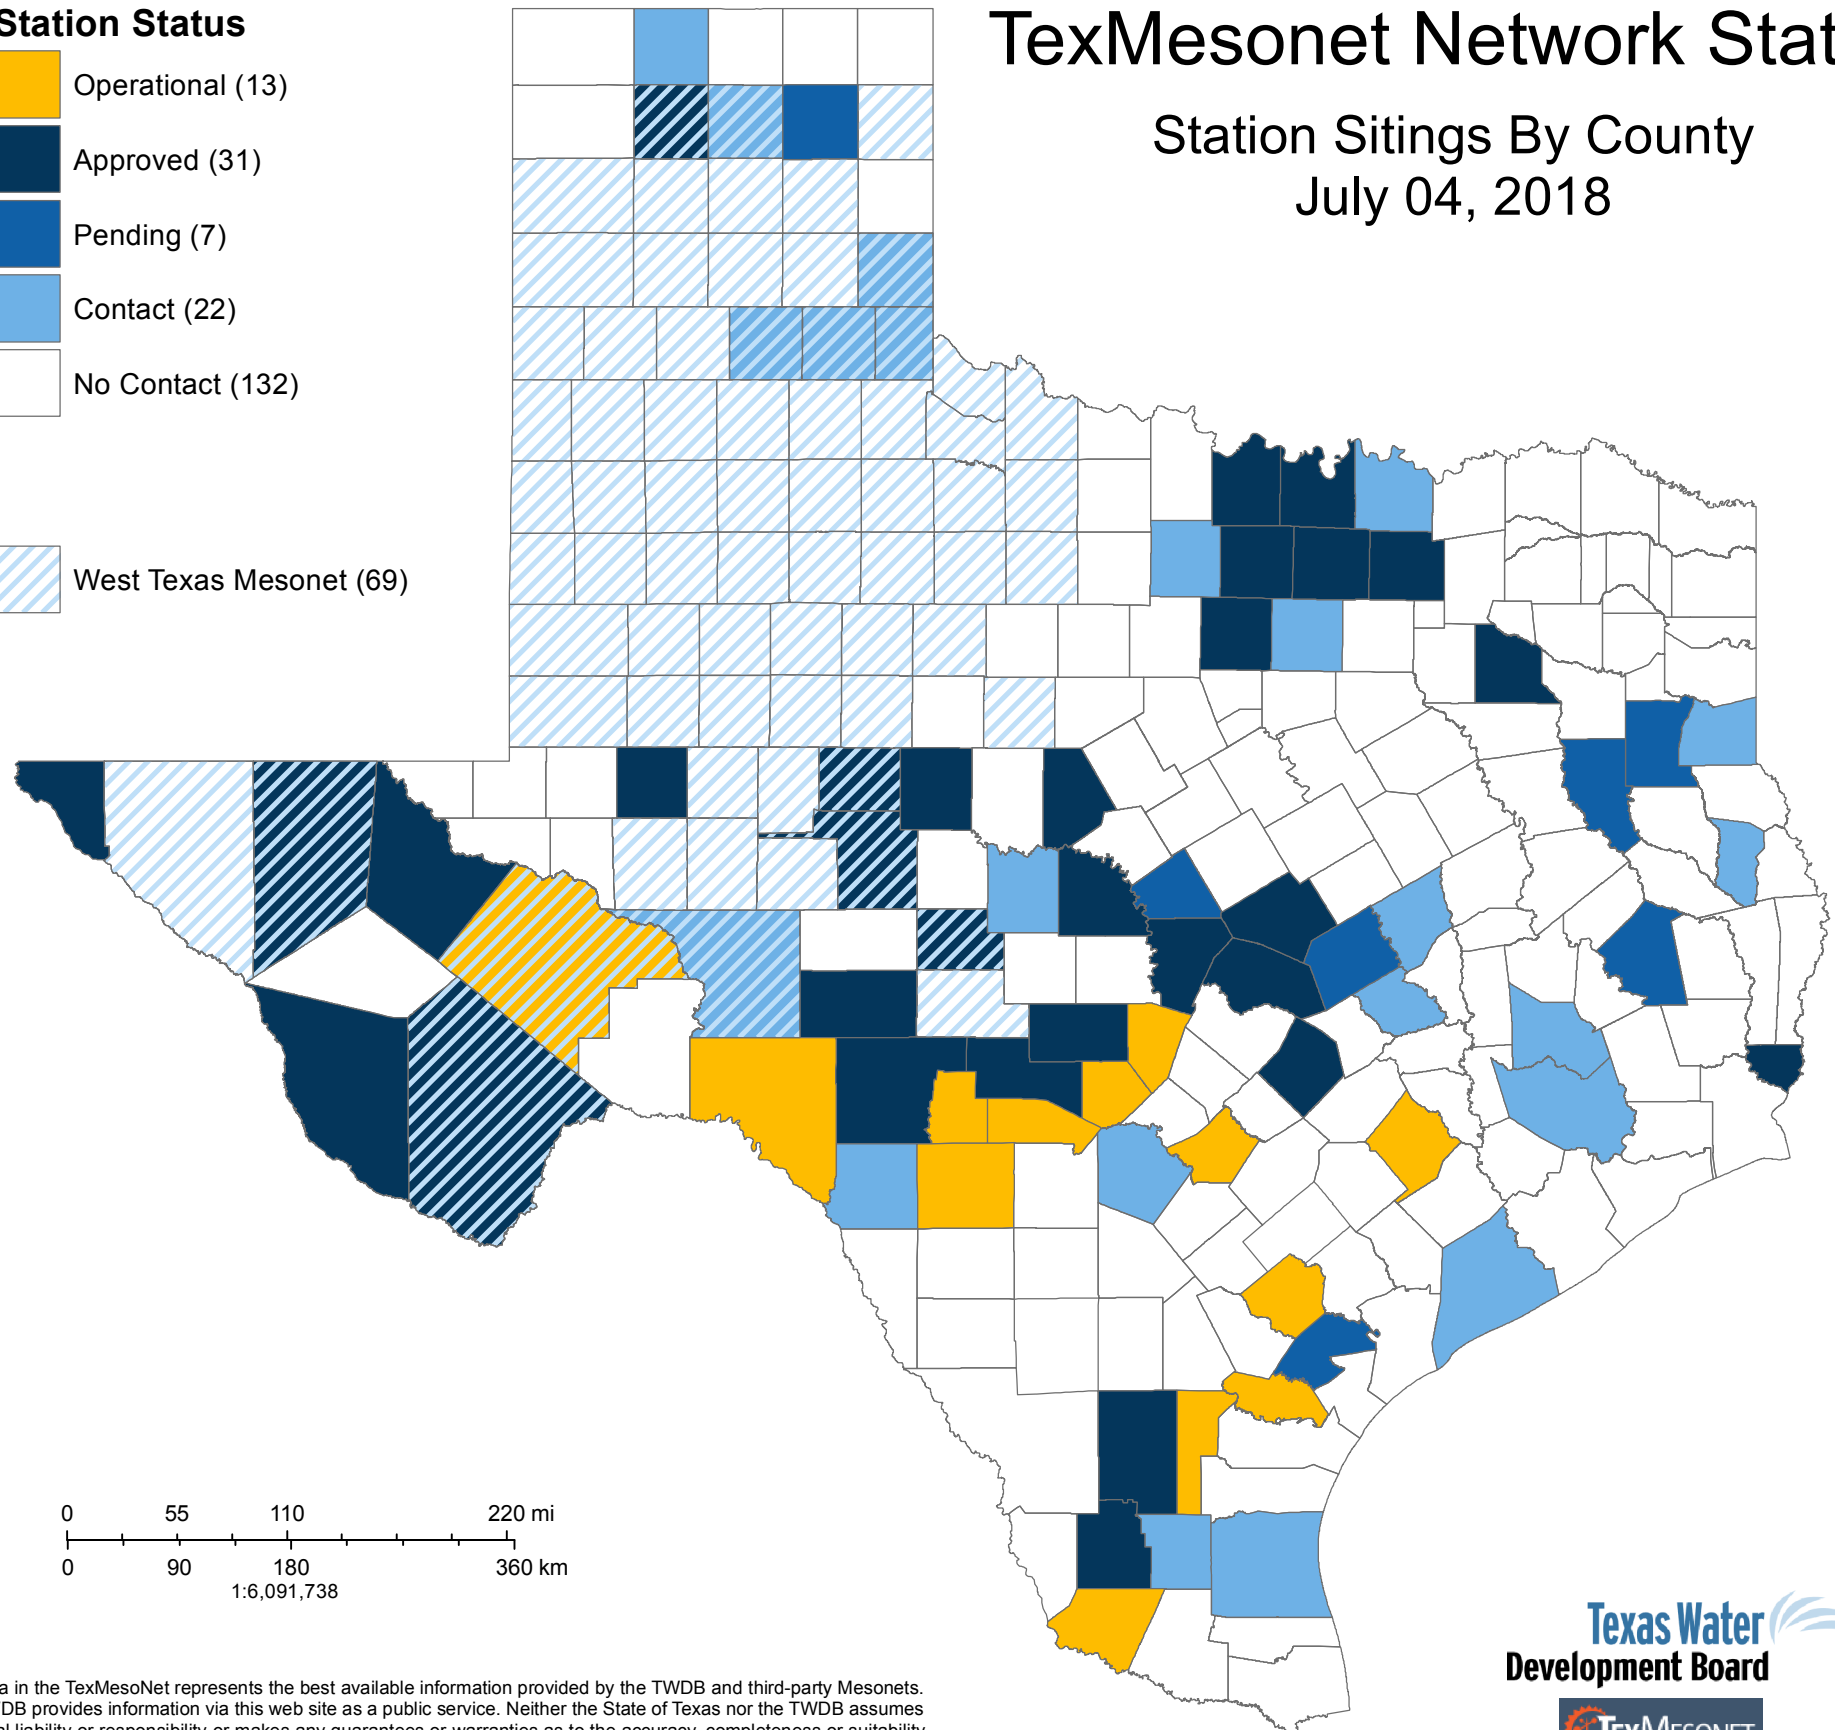

TexMesonet Network Status

Station Sitings By County
July 04, 2018

Station Status

The data in the TexMesoNet represents the best available information provided by the TWDB and third-party Mesonets. The TWDB provides information via this web site as a public service. Neither the State of Texas nor the TWDB assumes any legal liability or responsibility or makes any guarantees or warranties as to the accuracy, completeness or suitability of the information for any particular purpose. The TexMesonet attempts to provide the data in as near to real time as possible. However, there is no express or implied guarantee that the information will be timely. The TexMesonet systematically revises or removes data discovered to be incorrect and therefore provides the data "as is" and "as available". If you find inaccurate information or have questions, please contact TexMesonet@twdb.texas.gov