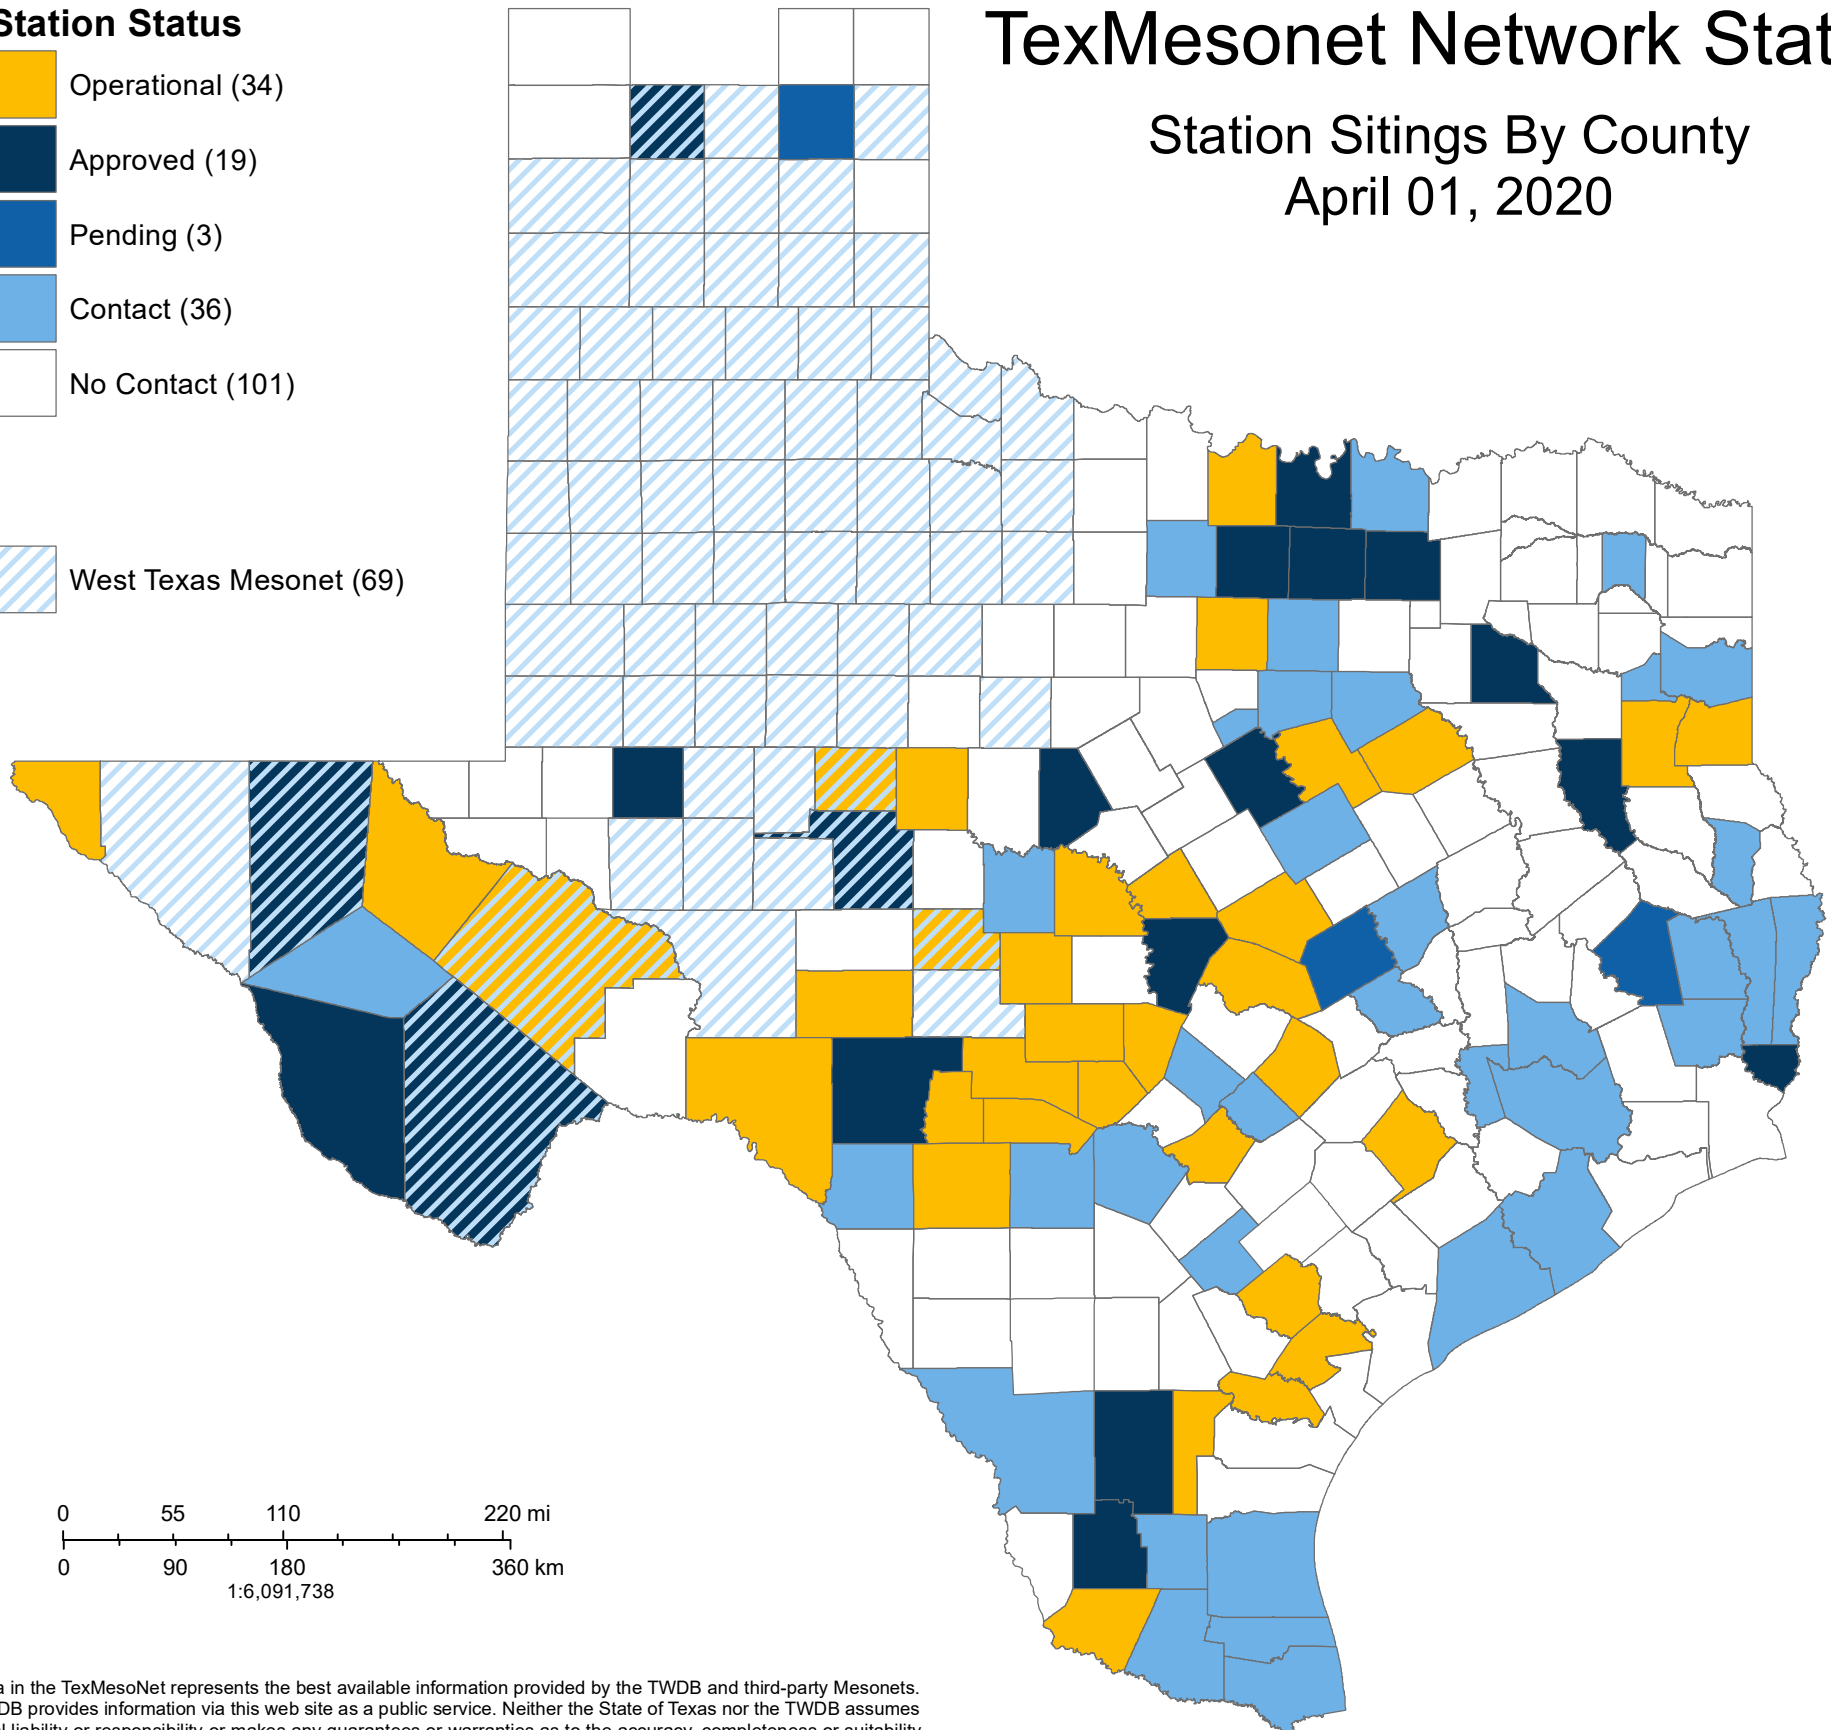

# TexMesonet Network Status

Station Sitings By County  
April 01, 2020

## Station Status

The data in the TexMesoNet represents the best available information provided by the TWDB and third-party Mesonets. The TWDB provides information via this web site as a public service. Neither the State of Texas nor the TWDB assumes any legal liability or responsibility or makes any guarantees or warranties as to the accuracy, completeness or suitability of the information for any particular purpose. The TexMesonet attempts to provide the data in as near to real time as possible. However, there is no express or implied guarantee that the information will be timely. The TexMesonet systematically revises or removes data discovered to be incorrect and therefore provides the data "as is" and "as available". If you find inaccurate information or have questions, please contact [TexMesonet@twdb.texas.gov](mailto:TexMesonet@twdb.texas.gov)