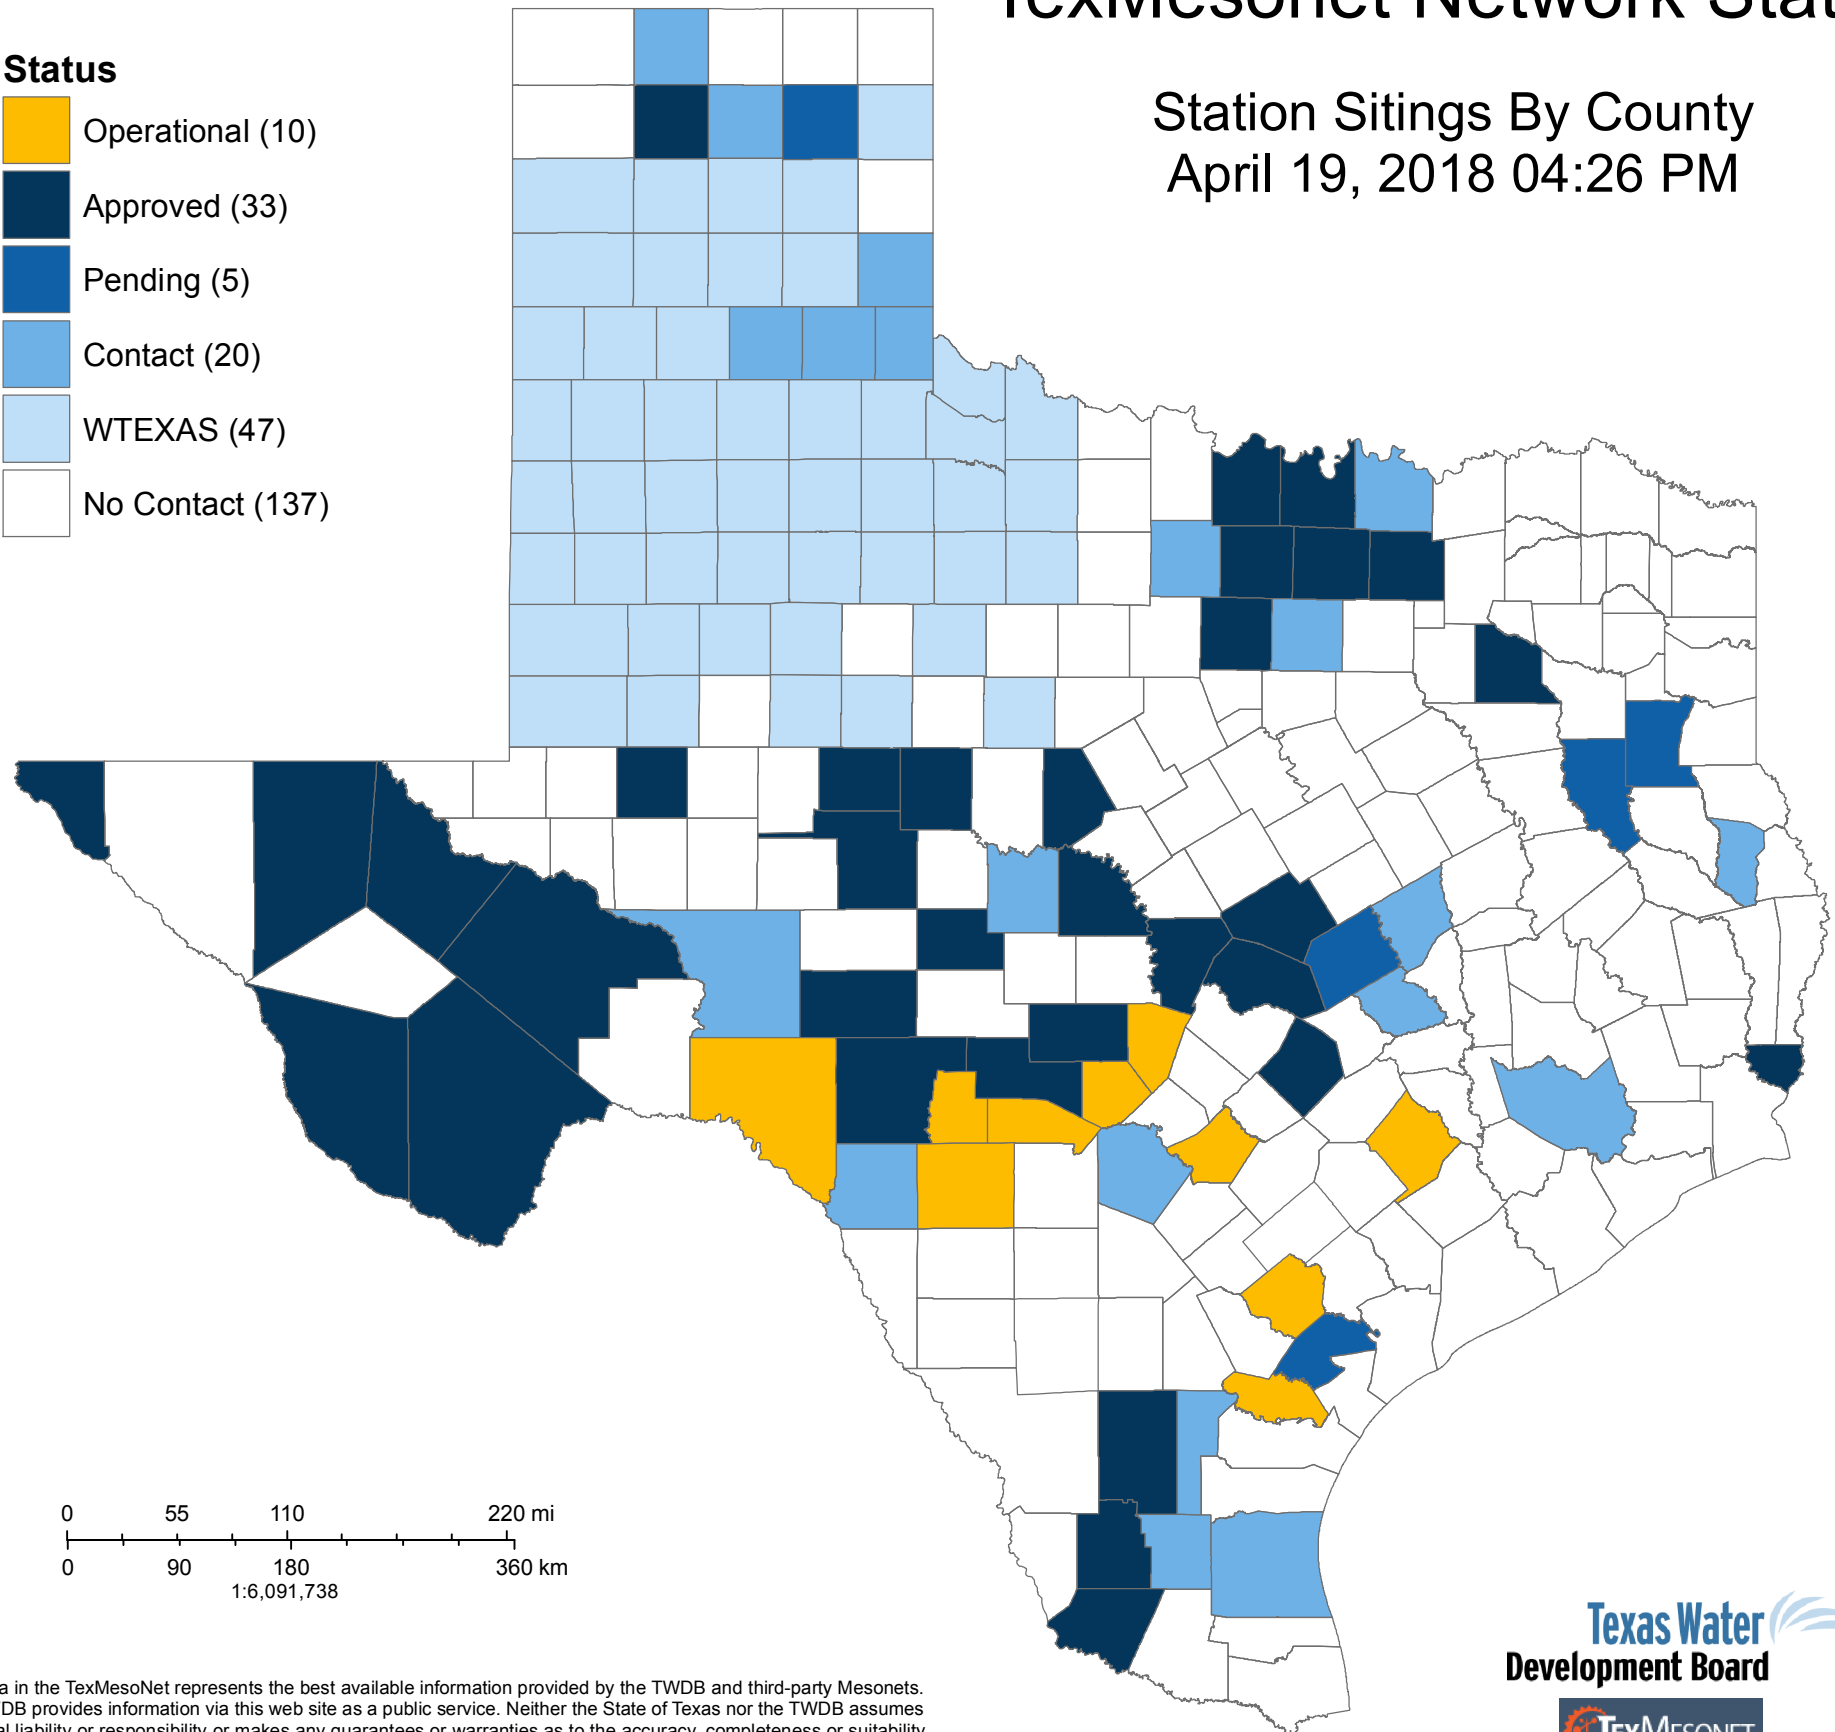

TexMesonet Network Status

Station Sitings By County
April 19, 2018 04:26 PM

Status

The data in the TexMesoNet represents the best available information provided by the TWDB and third-party Mesonets. The TWDB provides information via this web site as a public service. Neither the State of Texas nor the TWDB assumes any legal liability or responsibility or makes any guarantees or warranties as to the accuracy, completeness or suitability of the information for any particular purpose. The TexMesonet attempts to provide the data in as near to real time as possible. However, there is no express or implied guarantee that the information will be timely. The TexMesonet systematically revises or removes data discovered to be incorrect and therefore provides the data "as is" and "as available". If you find inaccurate information or have questions, please contact TexMesonet@twdb.texas.gov

Sources: TWDB, Mesowest